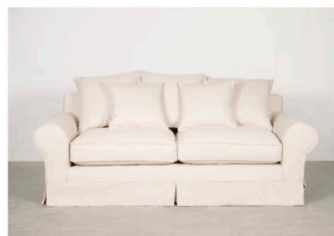

HAMPTON

model 3 seater
fabric CAT 01 / FL-05
 linen, salt and pepper

options loose or fixed cover
 piping or no piping
 skirt or no skirt
 feathers or foam filling

fabrics
 cat 01

1 SEATER
 110 x 99 x 82

2,5 SEATER
 200 x 99 x 82

1,5 SEATER
 140 x 99 x 82

3 SEATER
 230 x 99 x 82

2 SEATER
 170 x 99 x 82

3 SEATER (CS)
 306 x 106 x 82

[CS] corner set left or right