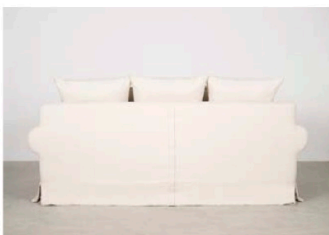

HAMPTON

model 3 seater
fabric CAT 01 / FL-05
 linen, salt and pepper

options loose or fixed cover
 piping or no piping
 skirt or no skirt
 feathers or foam filling

fabrics
 cat 01

1 SEATER
 110 x 99 x 82

2,5 SEATER
 200 x 99 x 82

1,5 SEATER
 140 x 99 x 82

3 SEATER
 230 x 99 x 82

2 SEATER
 170 x 99 x 82

3 SEATER (CS)
 306 x 106 x 82

[CS] corner set left or right